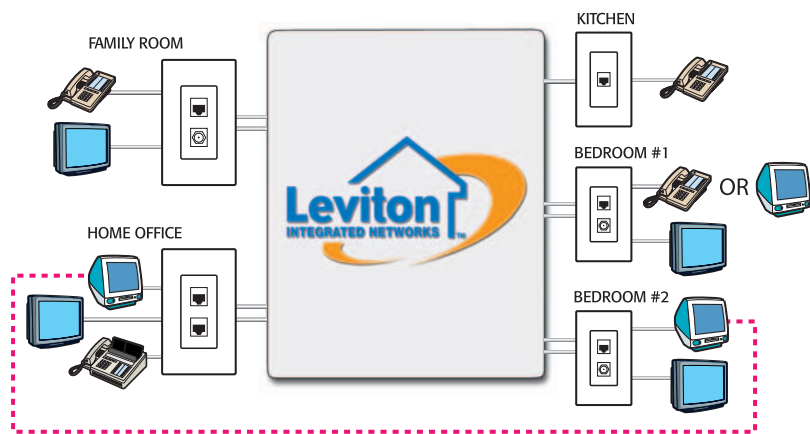

Audio/video and CAT 5 voice/data jacks are located in the room's wallplate to provide access to incoming utility services. The Structured Media Center distribution enclosure can be upgraded with other voice-data-audio-video modules as your networking, home entertainment and home office technology needs change.

Advanced Home Office Package Components:

- **Structured Media Center Enclosure**

A whole-house media enclosure for distribution and management of communication and entertainment technologies

- **12 Port Structured Media (PTE) Panel**

Provides multi-line fax/phone/internet access (handles 4 lines to 19 locations) and full-home networking. (Provides system override dialing capability. Activation is optional.)

- **Home Networking Switch**

Provides five 10/100 BaseT ethernet ports for access to shared data between computers, printers, scanners and other devices

- **AC Power/Surge Module**

Supplies power and electrical surge protection to your distribution modules

STRUCTURED MEDIA CENTER

- **Room Wallplate Outlets**

Designer-styled QuickPort wallplates match style and color of other electrical outlets

The QuickPort snap-in CAT 5 and F-connector modules provide high-performance connections for computer, fax machines, telephones and TV's

Advanced Home Office Package Components

If more room outlets are needed, please contact your builder or contractor for additional information

Quantity	Cat. No.	Description
1	47605-28W	28" Structured Media Center, Empty Panel Enclosure
1	47603-PTE	12 Port Structured Media Panel
1	47690-3BY	3 x 8 Bi-Directional Video Amplifier
1	47611-5PT	Ethernet 5-Port 10/100 BaseT Network Switch
1	47605-DP	AC Power/Surge Protection Module
6	5G108-R*5	QuickPort CAT 5e Jack for room wallplate
4	41084-B*F	QuickPort F-Connector for room wallplate
1	40701-B*	1-Port QuickPort Wallplate
3	40850-B*	2-Port QuickPort Wallplate Insert
1	40753-B*	3-Port QuickPort Wallplate Insert
4	80401-*	Decora Wallplate

* Color choices: Ivory (I), White (W) and Almond (A)