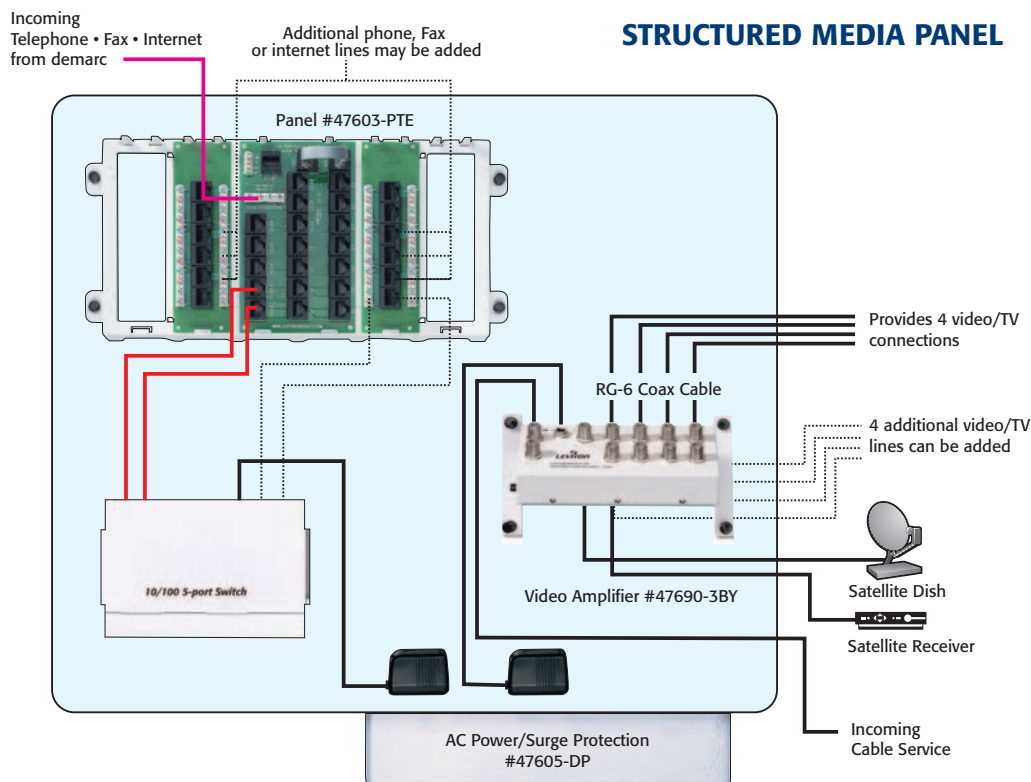

Audio/video and CAT 5 voice/data jacks are located in the room's wallplate to provide access to incoming utility services. The Structured Media Center distribution enclosure can be upgraded with other voice-data-audio-video modules as your networking, home entertainment and home office technology needs change.

Provides five 10/100 BaseT ethernet ports for access to shared data between computers, printers, scanners and other devices

- **AC Power/Surge Module**

Supplies power and electrical surge protection to your distribution modules

* Color choices: Ivory (I), White (W) and Almond (A)

Structured Media Networked Home Package

Typical Installation

This installation example includes a single line phone system. Three additional phone lines may be added if needed.

Notes:

1. Structured Media Center should be located near 120V AC outlet and grounded with solid 14 AWG wire
2. Additional TV and Telephone connections can be added using other available modules

Visit Leviton's website at www.leviton.com/lin or contact Leviton at 800-323-8920