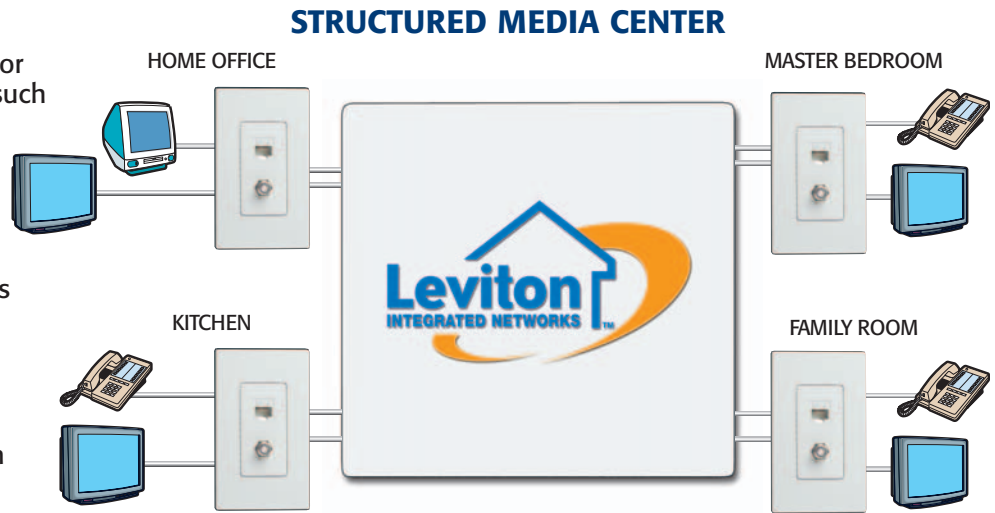

Structured Media Base Package

The Leviton Integrated Networks Base Package gives you everything you need to enjoy today's electronics in your new residence. These wiring components distribute multi-line phone/fax/internet (DSL compatible†) and TV signals throughout your home. Your system can be easily upgraded for home networking and enhanced home entertainment needs in the future.

Base Package Components:

- **The Structured Media™ Center**

A whole-house media enclosure for distribution of incoming services such as phone, Internet access (DSL compatible†) and TV lines

- **Basic Telephone and Video Panel (BTV)**

Provides phone/fax/Internet (handles up to max. 4 phone lines to 9 locations) and video connections to 6 room outlets

- **Video Amplifier**

Amplifies cable television signal to provide better quality television throughout your home

- **Room Outlets**

2-Port designer-styled QuickPort wallplates match style and color of other electrical outlets

QuickPort snap-in CAT 5e and F-connector video modules provide high-performance connections for computers, fax machines, telephones and TV's

† DSL compatible for single-use computer or in a non-networked configuration

Base Package Components:

If more room outlets are needed, please contact your builder or contractor for additional information

Quantity	Cat. No.	Description
1	47605-14W	14" Structured Media Center, Empty Panel Enclosure
1	47606-BTV	Basic Telephone/Video Panel. Handle up to four (4) phone lines through to nine (9) locations. Also provides 6-way video splitter for distributing cable TV and local antenna signals throughout the home
1	48210-VA	Video Amplifier (Optional-Recommended for homes where CATV levels need amplification)
4	5G108-R*5	QuickPort CAT 5e Jack for room wallplate
4	41084-B*F	QuickPort F-Connector for room wallplate
4	80401-*	Decora Wallplate
4	40850-B*	2 Port QuickPort Wallplate Insert

* Color choices: Ivory (I), White (W) and Almond (A)